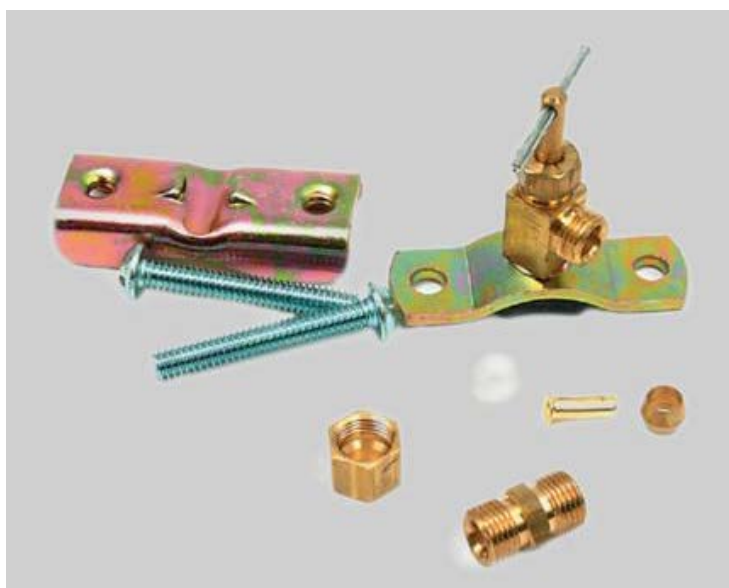

### Self Tapping Water Tap Valve

## Description

Installs on all copper tube lines from 3/8in. O.D. to 1-1/8in. O.D. without shutting off water. No drilling required. Features 1/4in. compression fitting. Stainless steel piercing needle. Special molded gasket seals on both tubing and valve. Will not slip or turn on tubing.

## Specifications

**Material:**

Stainless Steel

**Warranty:**

1 year

STOCK NO	Description	Fits Line OD	Weight	UPC
QAV-2	Self Tapping Water Tap Valve	3/8in. to 1-1/8in	0.20 lbs	0686109745006

**Simplify The Way You Work**