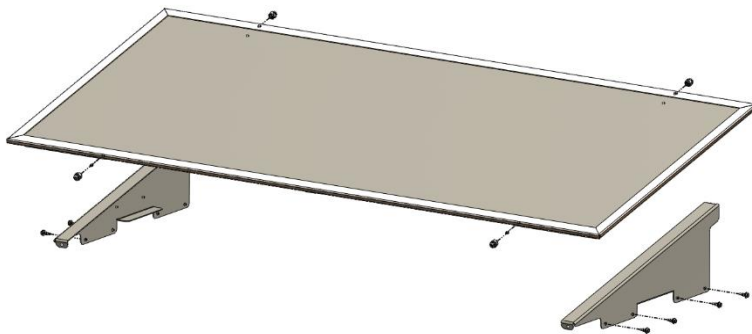

# QSWS1000

*WeatherShield* protects outdoor mini-split units from snow and freezing rain.

**WeatherShield** provides a quick, safe, and stable way to protect your equipment from snow and freezing rain while maintaining proper air flow around the unit. It allows for easy access during installation, service, and maintenance. Compatible with unit sizes: 31.5" - 41.5" wide, by a depth of 6" minimum (12" - 14" preferred).

## Features:

- *Mounts directly to the outdoor unit.*
- *Mounting hardware included*
- *Adjustable to fit the most popular mini-split sizes*
- *Quick and easy to install*
- *Strong, UV Protected roof material*