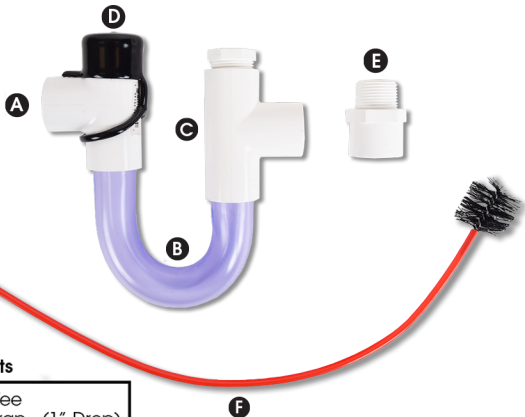

DTK113B

Kit Contents

- A - 3/4" Tee
- B - 3/4" Trap - (1" Drop)
- C - 3/4" A/C EasyTee®
- D - Black Cap (1)
- E - 3/4" Adapter
- F - Cleaning Brush (1)