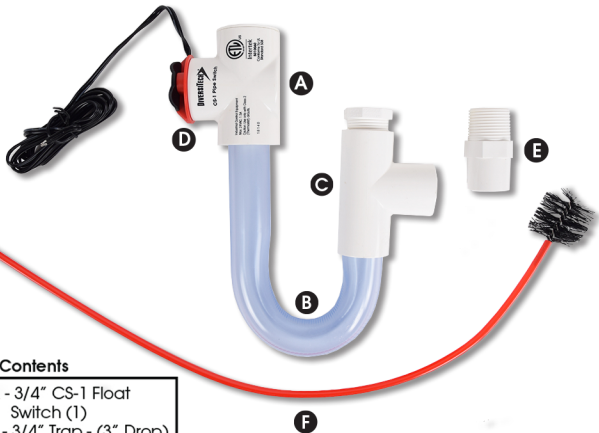

DTK205

Kit Contents

- A - 3/4" CS-1 Float Switch (1)
- B - 3/4" Trap - (3" Drop)
- C - 3/4" A/C EasyTee®
- D - Reducer
- E - 3/4" Adapter
- F - Cleaning Brush (1)