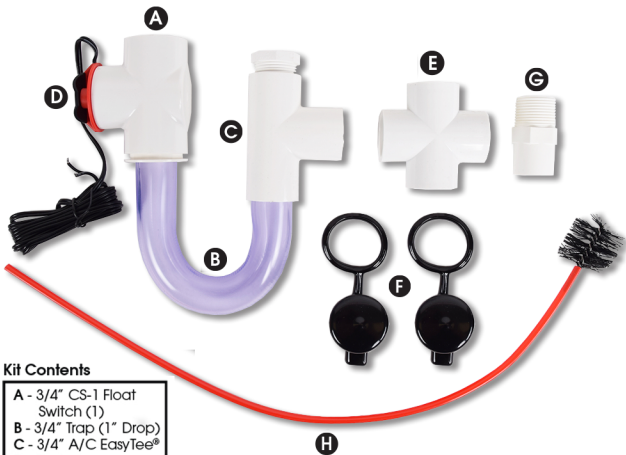

DTK207

Kit Contents

- A - 3/4" CS-1 Float Switch (1)
- B - 3/4" Trap (1" Drop)
- C - 3/4" A/C EasyTee®
- D - Reducer
- E - 3/4" Cross
- F - Black Caps (2)
- G - 3/4" Adapter
- H - Cleaning Brush (1)