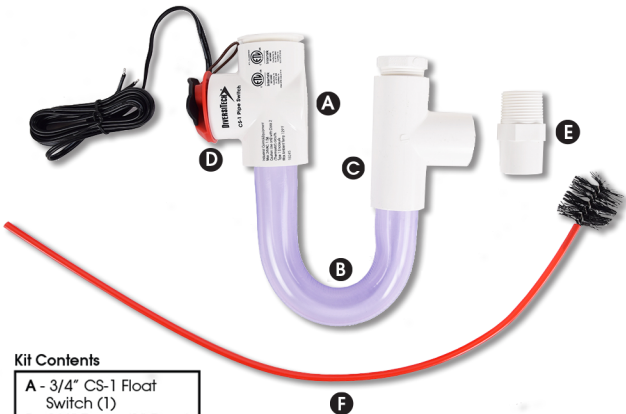

DTK210

Kit Contents

- A - 3/4" CS-1 Float Switch (1)
- B - 3/4" Trap - (1" Drop)
- C - 3/4" A/C EasyTee®
- D - Reducer
- E - 3/4" Adapter
- F - Cleaning Brush (1)