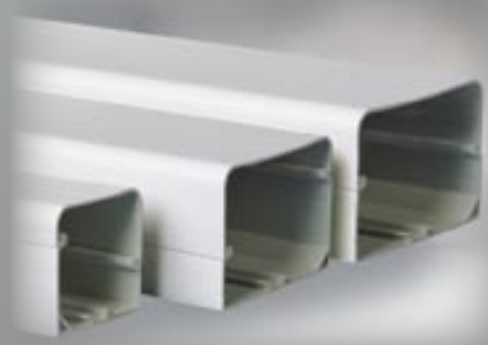

DiversiTech SpeediChannel™ System

*Cut your installation time!
SpeediClip™ – fastest
SpeediChannel™
installation.*

DiversiTech SpeediChannel™ is an innovative channel system used to cover air conditioning line sets. The two part system has a base and a cover. The base is fastened to a wall or ceiling, then a clever little plastic clip (SpeediClip™) snaps into a channel already molded into the base. Then, using standard cable ties, the line set, cables, control wires, and condensate drain line are fastened in place. The cover then snaps simply on top of the base.

The SpeediChannel™ system is available in three widths – 3", 4", and 6". Each piece of Speedi-Channel™ is 6-1/2 feet long. A complete line of couplings, elbows, and tees are available for the SpeediChannel™ system.

Manufactured from rigid PVC, the Speedi-Channel™ system is a natural color that is a very close match to the typical mini split condensing unit case. However, the Speedi-Channel™ system can be painted as desired to match any wall color. The PVC used in the SpeediChannel™

system is resistant to UV light, and is UL rated.

DiversiTech recommends attaching the base to the wall or ceiling and the line sets to the system every 15" to allow for the system to carry the full weight of the line sets.