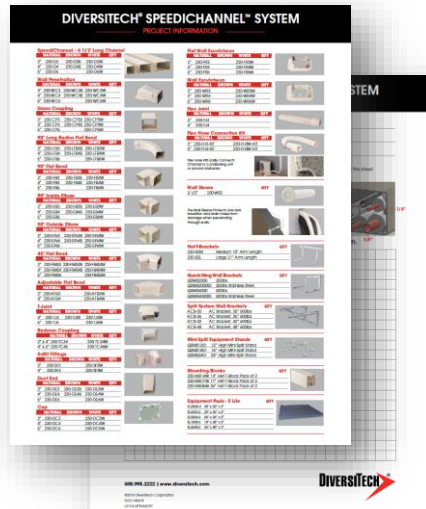

JOB SITE WORKSHEET

5/21/2018 DIVERSiTECH

SpeediChannel™ Cross Reference Sheet

SpeediChannel Item Number	Size	Product Description	Slit Chart Inuba Decks	Fretless Airtex	Line-Mate Inoac	Saunders	SpeediChannel Little Giant
210-APB3	3	SPOCIN, Bin Adj Flat Bend 10/PK			NK75	AREB0	D3-APB
210-APB3W	3	SPOCIN, Bin Adj Flat Bend White 10/PK White					
210-APB4	4	SPOCIN, Bin Adj Flat Bend 10/PK			NK100	ARE110	D4-APB
210-APB4W	4	SPOCIN, Bin Adj Flat Bend White 10/PK White					
210-CPB	3	SPOCIN, Bin Union Coupling 10/CA	10-77-F	LP20	ND-75	CXB0	
210-CPB3	3	SPOCIN, Bin Union Coupling White 10/CA	10-77-F	LP28			
210-CPB4	4	SPOCIN, Bin Union Coupling 10/CA	10-100-F	LP28W	ND-100	CXE110	D3-U
210-CPB4W	4	SPOCIN, Bin Union Coupling White 10/CA	10-100-F	LP28W			
210-CPW	6	SPOCIN, Bin Union Coupling 10/CA	10-140-F	LP28W			
210-CPW3	3	SPOCIN, Bin Union Coupling White 10/CA	10-140-F	LP28W	ND-140		D4-U
210-CPW4	4	SPOCIN, Bin Union Coupling 10/CA	10-140-F	LP28W			
210-CPW6	6	SPOCIN, Bin Union Coupling White 10/CA	10-140-F	LP28W			
210-D3	3	SPOCIN, Bin Line Set Cover 6/CA	10-77-F	LP28	CD-75 / DD-75	DUE80	
210-D3W	3	SPOCIN, Bin Line Set Cover White 6/CA	10-77-F	LP28			
210-D4	4	SPOCIN, Bin Line Set Cover 6/CA	10-100-F	LP28	CD-100 / DD-100	DUE110	D3-S
210-D4W	4	SPOCIN, Bin Line Set Cover White 6/CA	10-100-F	LP28			
210-D6	6	SPOCIN, Bin Line Set Cover 6/CA	10-140-F	LP28	CD-140 / DD-140		D4-S
210-D6W	6	SPOCIN, Bin Line Set Cover White 6/CA	10-140-F	LP28			
210-DC3	3	SPOCIN, Bin Cap 10/CA					D3-C
210-DC3W	3	SPOCIN, Bin Cap White 10/CA					
210-DC4	4	SPOCIN, Bin Cap 10/CA					D4-C
210-DC4W	4	SPOCIN, Bin Cap White 10/CA					
210-DC6	6	SPOCIN, Bin Cap 10/CA					D6-C
210-DC6W	6	SPOCIN, Bin Cap White 10/CA					

CROSS REFERENCE SHEET